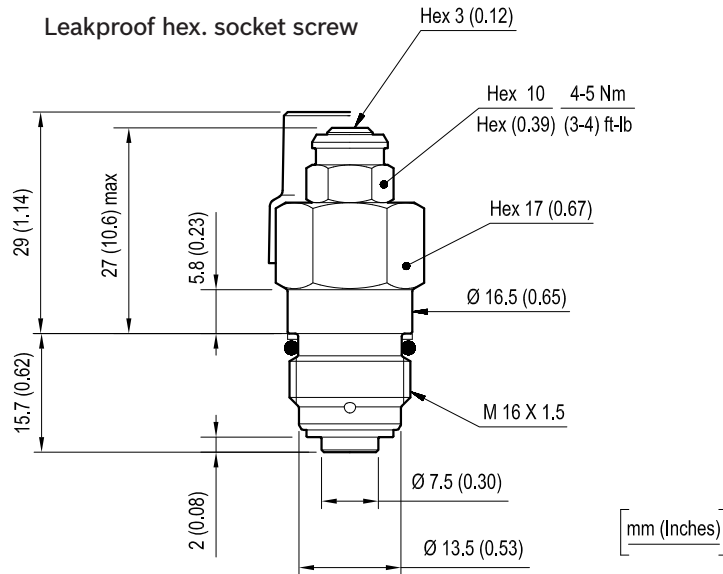

## Description

Flow is blocked from 1 to 2 until pressure increases to meet the selected valve setting, lifting the poppet from its seat and allowing relief flow through 2 to tank. Pressure at 2 is additive to the relief setting of the valve. The cartridge is suitable only for pilot or thermal relief applications.

## Technical data

Max. operating pressure	bar (psi)	460 (6600)
Max. flow	l/min. (gpm)	1.5 (0.4)
Max. internal leakage (*)	drops/min.	15
Fluid temperature range	°C (°F)	-30 to 100 (-22 to 212)
Installation torque	Nm (ft-lbs)	27-33 (20-24)
Weight	kg (lbs)	0.05 (0.11)
Special cavity		348 see data sheet RE 18325-75
Seal kit (**)	code material no.	RG0348010520100 R930001669
Fluids		Mineral-based or synthetics with lubricating properties at viscosities of 10 to 500 mm <sup>2</sup> /s (cSt)
Filtration		Nominal value max. 10µm (NAS 8) ISO 4406 19/17/14
Installation		No restrictions
Other Technical Data		See data sheet RE 18350-50

### Ordering code

04.11.57	X	99	Z	00	*
----------	---	----	---	----	---

Series 0/A to L  
 unchanged performances and dimensions

Relief, direct acting poppet type

Version and options standard

Adjustments

= 03 Leakproof hex. socket screw