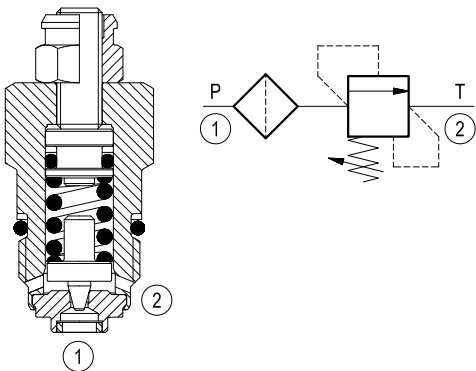

# Relief, direct acting poppet type

Special cavity, 348

VS-5-CF

04.11.57 - X - 99 - Z

## Description

Flow is blocked from 1 to 2 until pressure increases to meet the selected valve setting, lifting the poppet from its seat and allowing relief flow through 2 to tank. Pressure at 2 is additive to the relief setting of the valve. The cartridge is suitable only for pilot or thermal relief applications.

## Technical data

Max. operating pressure	bar (psi)	460 (6600)
Max. flow	l/min. (gpm)	1.5 (0.4)
Max. internal leakage (*)	drops/min.	15
Fluid temperature range	°C (°F)	-30 to 100 (-22 to 212)
Installation torque	Nm (ft-lbs)	27-33 (20-24)
Weight	kg (lbs)	0.05 (0.11)
Special cavity		348 see data sheet RE 18325-75
Seal kit (**)	code material no.	RG0348010520100 R930001669
Fluids		Mineral-based or synthetics with lubricating properties at viscosities of 10 to 500 mm <sup>2</sup> /s (cSt)
Filtration		Nominal value max. 10µm (NAS 8) ISO 4406 19/17/14
Installation		No restrictions
Other Technical Data		See data sheet RE 18350-50

### Ordering code

04.11.57	X	99	Z	00	*
----------	---	----	---	----	---

Series 0/A to L  
 unchanged performances and dimensions

Relief, direct acting poppet type

Version and options standard

Adjustments

= 03 Leakproof hex. socket screw