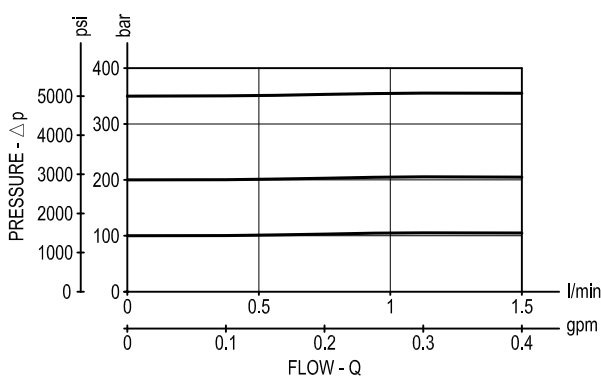

# Relief, direct acting poppet type

Special cavity, 348

VS-5-CF

04.11.57 - X - 99 - Z

## Description

Flow is blocked from 1 to 2 until pressure increases to meet the selected valve setting, lifting the poppet from its seat and allowing relief flow through 2 to tank. Pressure at 2 is additive to the relief setting of the valve. The cartridge is suitable only for pilot or thermal relief applications.

## Technical data

Max. operating pressure	bar (psi)	460 (6600)
Max. flow	l/min. (gpm)	1.5 (0.4)
Max. internal leakage (*)	drops/min.	15
Fluid temperature range	°C (°F)	-30 to 100 (-22 to 212)
Installation torque	Nm (ft-lbs)	27-33 (20-24)
Weight	kg (lbs)	0.05 (0.11)
Special cavity		348 see data sheet RE 18325-75
Seal kit (**)	code material no.	RG0348010520100 R930001669
Fluids		Mineral-based or synthetics with lubricating properties at viscosities of 10 to 500 mm <sup>2</sup> /s (cSt)
Filtration		Nominal value max. 10µm (NAS 8) ISO 4406 19/17/14
Installation		No restrictions
Other Technical Data		See data sheet RE 18350-50