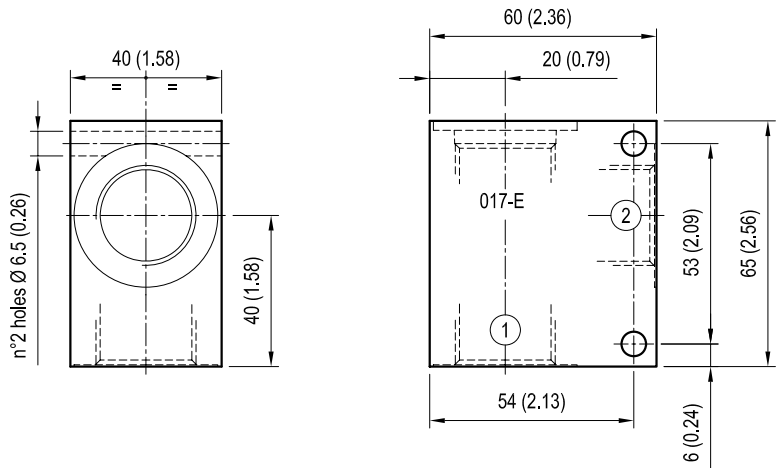

### Standard manifolds - Special cavity Aluminium / Steel

**CAVITY: 017-E**

	Ordering code	Ports 1-2	Weight kg (lbs)
Aluminium	OC1009015 R901180260	G 1/2	0.32 (0.71)
	OC1009012 R900990630	G 3/4	0.30 (0.66)
Steel	OC1009074 R988004951	G 1/2	0.90 (1.98)
	OC1009073 R901184887	G 3/4	0.83 (1.83)

[ mm / Inches ]

**CAVITY: 021-E**

	Ordering code	Ports 1-2	Weight kg (lbs)
Aluminium	OC1009017 R934000102	G 3/4	0.68 (1.50)
	OC1009019 R900068903	G 1	0.65 (1.43)
Steel	OC1009075 R900766822	G 3/4	1.89 (4.17)
	OC1009076 R901132883	G 1	1.78 (3.92)

[ mm / Inches ]

**CAVITY: 019-E**

	Ordering code	Ports 1-2	Weight kg (lbs)
Aluminium	OC1009103 R901090812	G 1/4	0.17 (0.38)
	OC1009054 R901090792	G 3/8	0.16 (0.35)
Steel	OC1009102 R901090811	G 1/4	0.46 (1.01)
	OC1009101 R901090810	G 3/8	0.44 (0.97)

[ mm / Inches ]