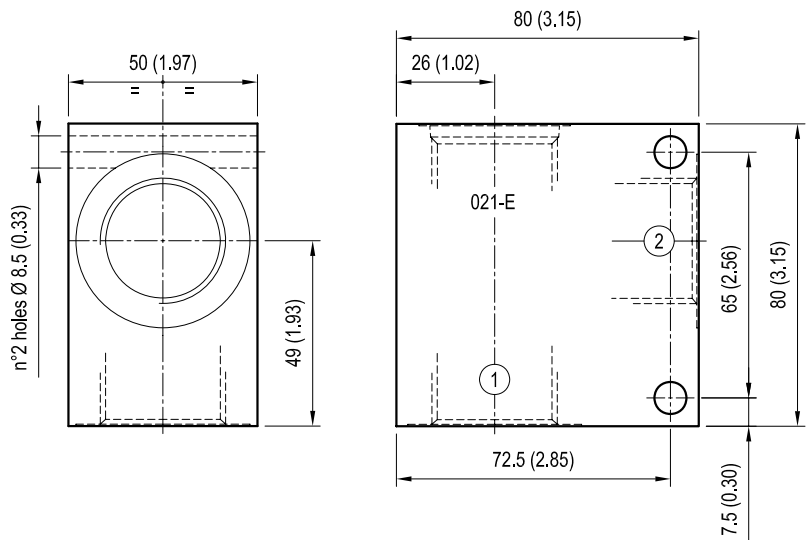

### Standard manifolds - Special cavity Aluminium / Steel

**CAVITY: 017-E**

	Ordering code	Ports 1-2	Weight kg (lbs)
Aluminium	OC1009015 R901180260	G 1/2	0.32 (0.71)
	OC1009012 R900990630	G 3/4	0.30 (0.66)
Steel	OC1009074 R988004951	G 1/2	0.90 (1.98)
	OC1009073 R901184887	G 3/4	0.83 (1.83)

[ mm / Inches ]

**CAVITY: 021-E**

	Ordering code	Ports 1-2	Weight kg (lbs)
Aluminium	OC1009017 R934000102	G 3/4	0.68 (1.50)
	OC1009019 R900068903	G 1	0.65 (1.43)
Steel	OC1009075 R900766822	G 3/4	1.89 (4.17)
	OC1009076 R901132883	G 1	1.78 (3.92)

[ mm / Inches ]

**CAVITY: 019-E**

	Ordering code	Ports 1-2	Weight kg (lbs)
Aluminium	OC1009103 R901090812	G 1/4	0.17 (0.38)
	OC1009054 R901090792	G 3/8	0.16 (0.35)
Steel	OC1009102 R901090811	G 1/4	0.46 (1.01)
	OC1009101 R901090810	G 3/8	0.44 (0.97)

[ mm / Inches ]