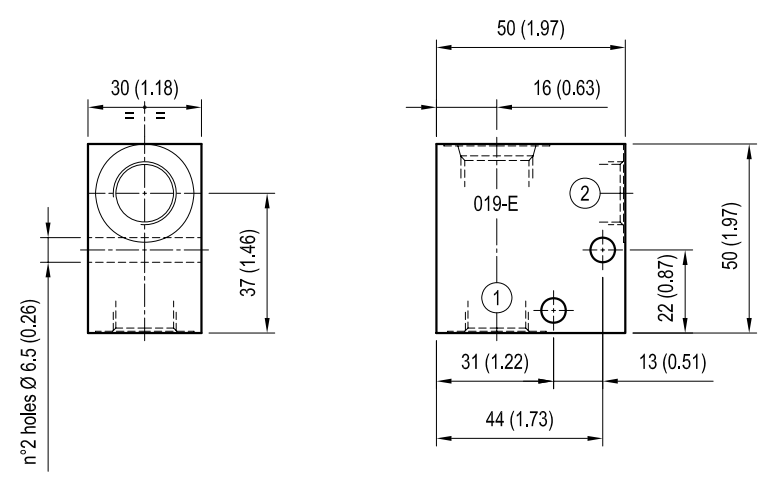

### Standard manifolds - Special cavity Aluminium / Steel

**CAVITY: 017-E**

	Ordering code	Ports 1-2	Weight kg (lbs)
Aluminium	OC1009015 R901180260	G 1/2	0.32 (0.71)
	OC1009012 R900990630	G 3/4	0.30 (0.66)
Steel	OC1009074 R988004951	G 1/2	0.90 (1.98)
	OC1009073 R901184887	G 3/4	0.83 (1.83)

[ mm / Inches ]

**CAVITY: 021-E**

	Ordering code	Ports 1-2	Weight kg (lbs)
Aluminium	OC1009017 R934000102	G 3/4	0.68 (1.50)
	OC1009019 R900068903	G 1	0.65 (1.43)
Steel	OC1009075 R900766822	G 3/4	1.89 (4.17)
	OC1009076 R901132883	G 1	1.78 (3.92)

[ mm / Inches ]

**CAVITY: 019-E**

	Ordering code	Ports 1-2	Weight kg (lbs)
Aluminium	OC1009103 R901090812	G 1/4	0.17 (0.38)
	OC1009054 R901090792	G 3/8	0.16 (0.35)
Steel	OC1009102 R901090811	G 1/4	0.46 (1.01)
	OC1009101 R901090810	G 3/8	0.44 (0.97)

[ mm / Inches ]