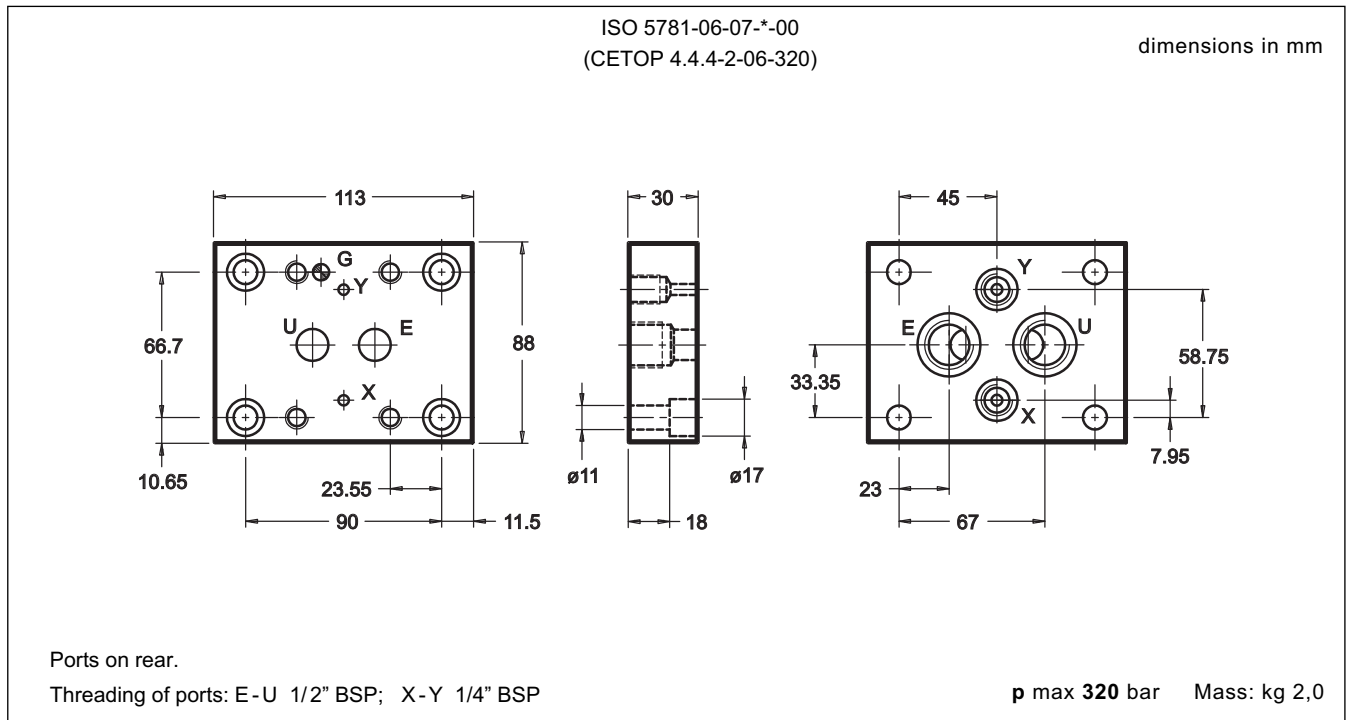

5 - OVERALL AND MOUNTING DIMENSIONS PMSZ3-AI4G/20 (cod. 1961231)

6 - OVERALL AND MOUNTING DIMENSIONS PMSZ5-AI6G/20 (cod. 1961241)